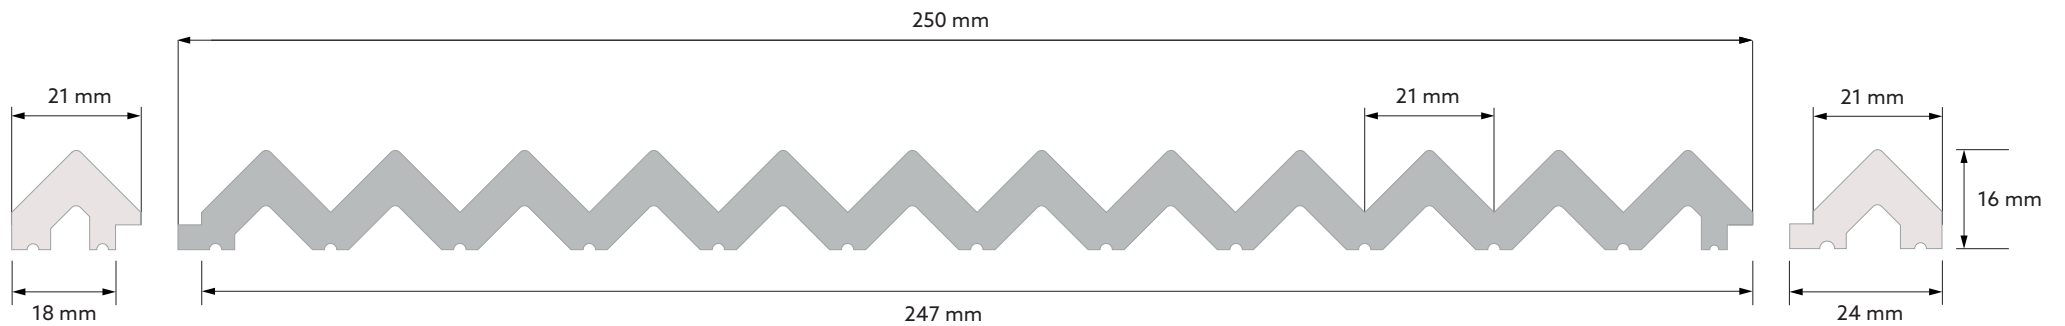

Vivid

WALL PANELS

MARDOM
DECOR

TECHNICAL DIMENSION

LEFT END PROFILE

WP003L (270 cm)

WP003LT (200 cm)

WALL PANEL

WP003 (270 cm)

WP003T (200 cm)

RIGHT END PROFILE

WP003R (270 cm)

WP0023RT (200 cm)

Vivid

WALL PANELS

MARDOM
DECOR

DIMENSIONS AFTER ASSEMBLY

LEFT END PROFILE

WP003L (270 cm)
WP003LT (200 cm)

WALL PANEL

WP003 (270 cm)
WP003T (200 cm)

RIGHT END PROFILE

WP003R (270 cm)
WP003RT (200 cm)

END PROFILES

LEFT END PROFILE

WP003L (270 cm)

WP003LT (200 cm)

RIGHT END PROFILE

WP003R (270 cm)

WP003RT (200 cm)

You can finish the panel decoration with ends on both sides.

The ends, just like the panels, come in two lengths: 270 and 200 cm.