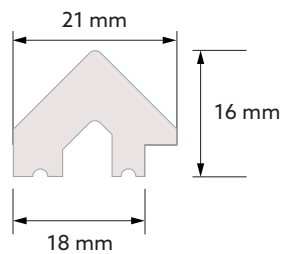

Vivid

WALL PANELS

MARDOM
DECOR

TECHNICAL DIMENSION

LEFT END PROFILE

WP003L (270 cm)

WP003LT (200 cm)

WALL PANEL

WP003 (270 cm)

WP003T (200 cm)

RIGHT END PROFILE

WP003R (270 cm)

WP0023RT (200 cm)

Vivid

WALL PANELS

MARDOM
DECOR

DIMENSIONS AFTER ASSEMBLY

LEFT END PROFILE

WP003L (270 cm)
WP003LT (200 cm)

WALL PANEL

WP003 (270 cm)
WP003T (200 cm)

RIGHT END PROFILE

WP003R (270 cm)
WP003RT (200 cm)

END PROFILES

LEFT END PROFILE

WP003L (270 cm)

WP003LT (200 cm)

RIGHT END PROFILE

WP003R (270 cm)

WP003RT (200 cm)

You can finish the panel decoration with ends on both sides.

The ends, just like the panels, come in two lengths: 270 and 200 cm.