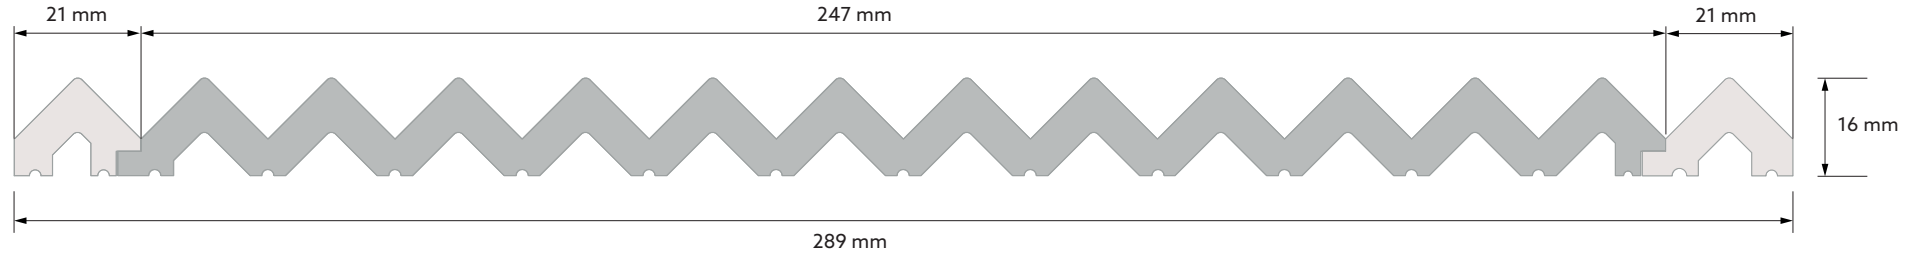

Vivid

WALL PANELS

MARDOM
DECOR

TECHNICAL DIMENSION

LEFT END PROFILE

WP003L (270 cm)

WP003LT (200 cm)

WALL PANEL

WP003 (270 cm)

WP003T (200 cm)

RIGHT END PROFILE

WP003R (270 cm)

WP0023RT (200 cm)

Vivid

WALL PANELS

MARDOM
DECOR

DIMENSIONS AFTER ASSEMBLY

LEFT END PROFILE

WP003L (270 cm)
WP003LT (200 cm)

WALL PANEL

WP003 (270 cm)
WP003T (200 cm)

RIGHT END PROFILE

WP003R (270 cm)
WP003RT (200 cm)

END PROFILES

LEFT END PROFILE

WP003L (270 cm)

WP003LT (200 cm)

RIGHT END PROFILE

WP003R (270 cm)

WP003RT (200 cm)

You can finish the panel decoration with ends on both sides.

The ends, just like the panels, come in two lengths: 270 and 200 cm.