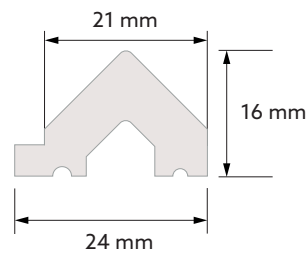

Vivid

WALL PANELS

MARDOM
DECOR

TECHNICAL DIMENSION

LEFT END PROFILE

WP003L (270 cm)

WP003LT (200 cm)

WALL PANEL

DIMENSIONS AFTER ASSEMBLY

LEFT END PROFILE

WP003L (270 cm)
WP003LT (200 cm)

WALL PANEL

WP003 (270 cm)
WP003T (200 cm)

RIGHT END PROFILE

WP003R (270 cm)
WP003RT (200 cm)

END PROFILES

LEFT END PROFILE

WP003L (270 cm)

WP003LT (200 cm)

RIGHT END PROFILE

WP003R (270 cm)

WP003RT (200 cm)

You can finish the panel decoration with ends on both sides.

The ends, just like the panels, come in two lengths: 270 and 200 cm.