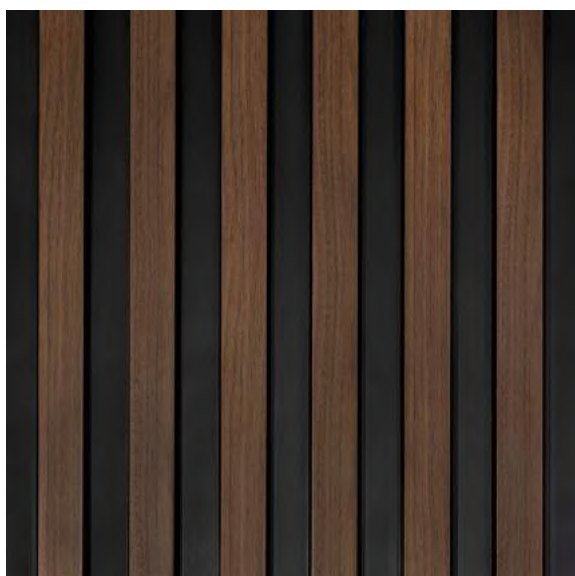

COLLECTION: **LARGO**  
COLOUR: **EICHE GRAU**  
WALL PANEL: **L0303T**  
LEFT END PROFILE: **L0303LT**  
RIGHT END PROFILE: **L0303RT**

LAMELLI

MARDOM  
DECOR

COLLECTION: **LARGO**  
COLOUR: **EICHE DUNKEL**  
WALL PANEL: **L0304T**  
LEFT END PROFILE: **L0304LT**  
RIGHT END PROFILE: **L0304RT**