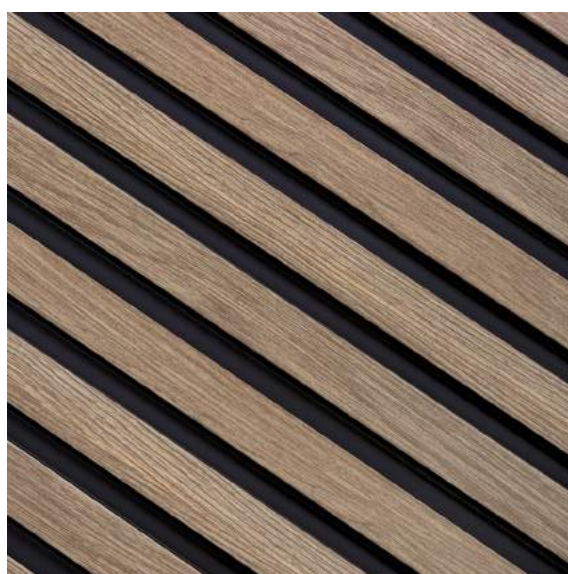

COLLECTION: **MEDIO**
COLOUR: **EICHE GRAU**
WALL PANEL: **L0203T**
LEFT END PROFILE: **L0203LT**
RIGHT END PROFILE: **L0203RT**

LAMELLI

MARDOM
DECOR