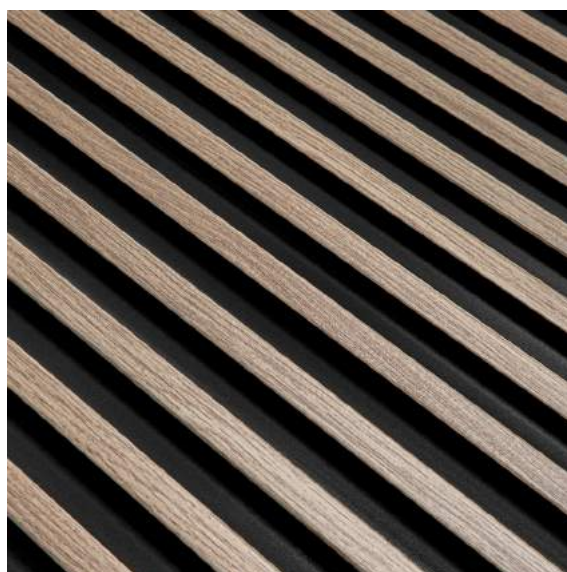

COLLECTION: **STRETTO**
COLOUR: **EICHE GRAU**
WALL PANEL: **L0103T**
LEFT END PROFILE: **L0103LT**
RIGHT END PROFILE: **L0103RT**

LAMELLI

MARDOM
DECOR