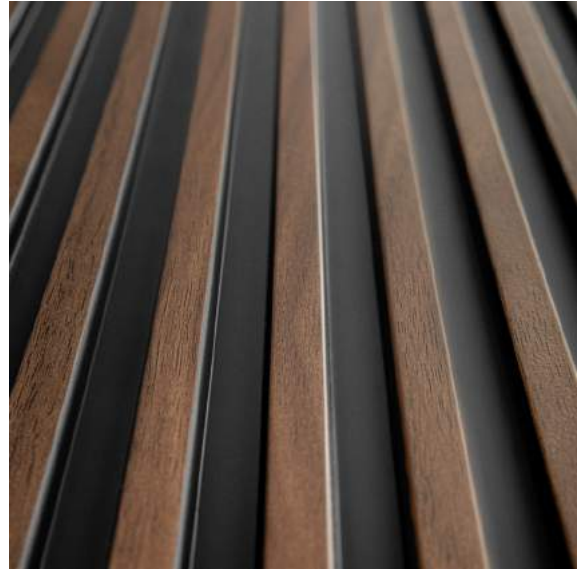

COLLECTION: **STRETTO**
COLOUR: **EICHE DUNKEL**
WALL PANEL: **L0104T**
LEFT END PROFILE: **L0104LT**
RIGHT END PROFILE: **L0104RT**

LAMELLI

MARDOM
DECOR