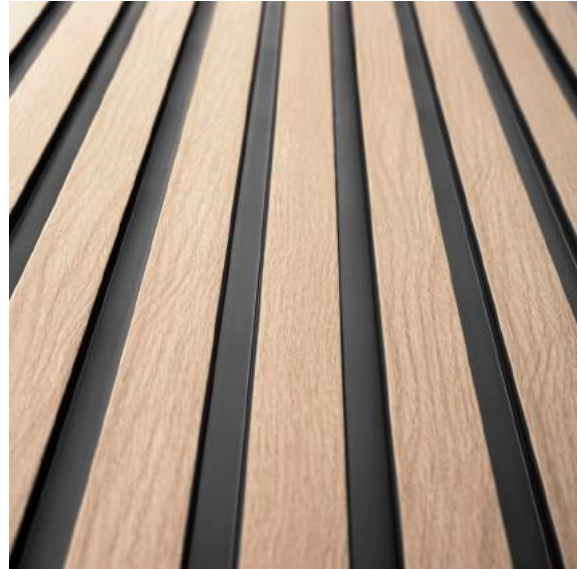

## EINFACHES STECKSYSTEM

COLLECTION: **MEDIO**  
COLOUR: **WEIB**  
WALL PANEL: **L0201T**  
LEFT END PROFILE: **L0201LT**  
RIGHT END PROFILE: **L0201RT**

LAMELLI

MARDOM  
DECOR

COLLECTION: **MEDIO**  
COLOUR: **EICHE HELL**  
WALL PANEL: **L0202T**  
LEFT END PROFILE: **L0202LT**  
RIGHT END PROFILE: **L0202RT**