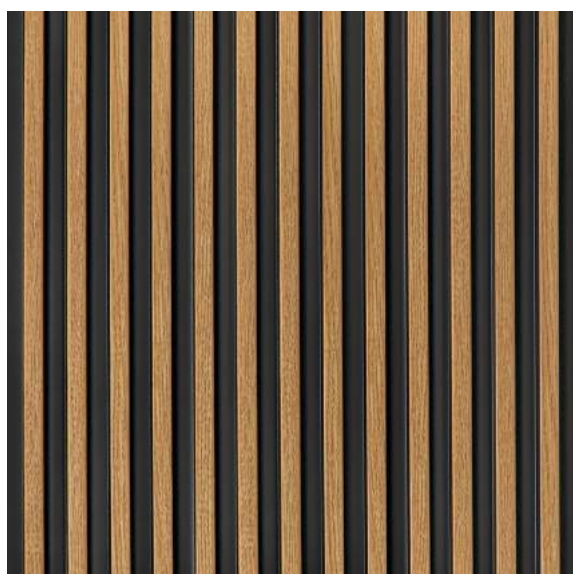

COLLECTION: **STRETTO**
COLOUR: **EICHE NATUR**
WALL PANEL: **L0105T**
LEFT END PROFILE: **L0105LT**
RIGHT END PROFILE: **L0105RT**