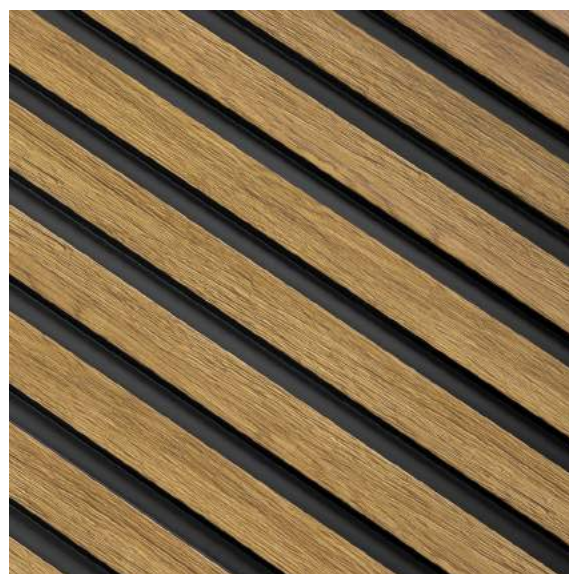

COLLECTION: **MEDIO**  
COLOUR: **EICHE NATUR**  
WALL PANEL: **L0205T**  
LEFT END PROFILE: **L0205LT**  
RIGHT END PROFILE: **L0205RT**

COLLECTION: **MEDIO**  
COLOUR: **EICHE KLASSIK**  
WALL PANEL: **L0206T**  
LEFT END PROFILE: **L0206LT**  
RIGHT END PROFILE: **L0206RT**