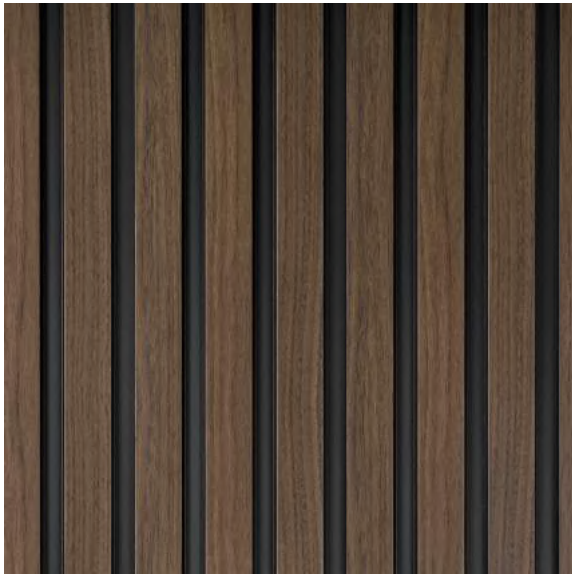

COLLECTION: **MEDIO**
COLOUR: **EICHE DUNKEL**
WALL PANEL: **L0204T**
LEFT END PROFILE: **L0204LT**
RIGHT END PROFILE: **L0204RT**