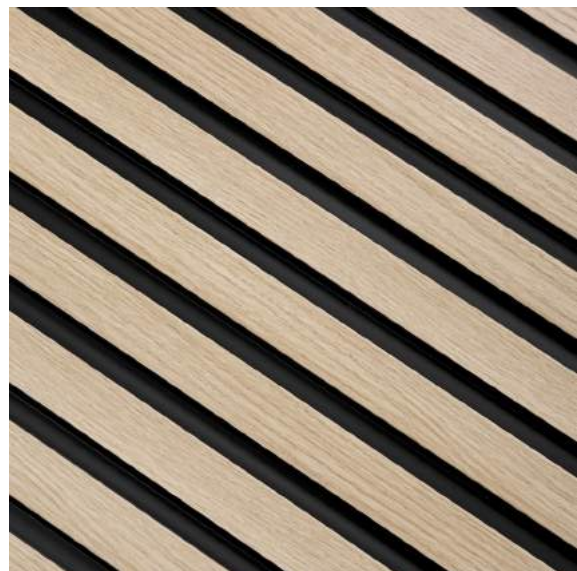

## EINFACHES STECKSYSTEM

COLLECTION: **MEDIO**  
COLOUR: **WEIB**  
WALL PANEL: **L0201T**  
LEFT END PROFILE: **L0201LT**  
RIGHT END PROFILE: **L0201RT**

LAMELLI

MARDOM  
DECOR

COLLECTION: **MEDIO**  
COLOUR: **EICHE HELL**  
WALL PANEL: **L0202T**  
LEFT END PROFILE: **L0202LT**  
RIGHT END PROFILE: **L0202RT**