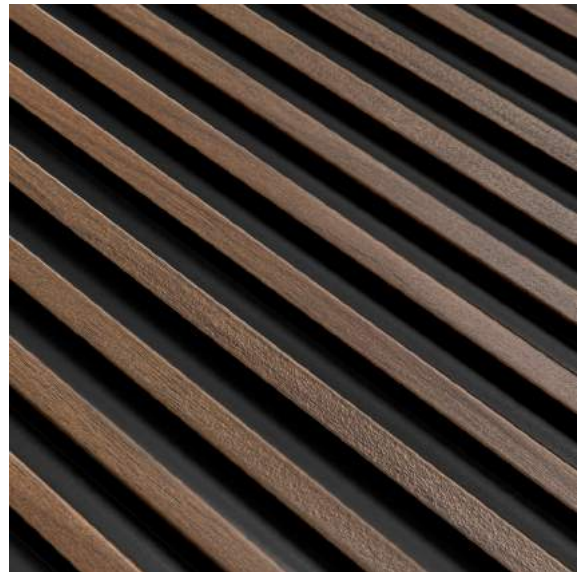

COLLECTION: **STRETTO**
COLOUR: **EICHE DUNKEL**
WALL PANEL: **L0104T**
LEFT END PROFILE: **L0104LT**
RIGHT END PROFILE: **L0104RT**

LAMELLI

MARDOM
DECOR