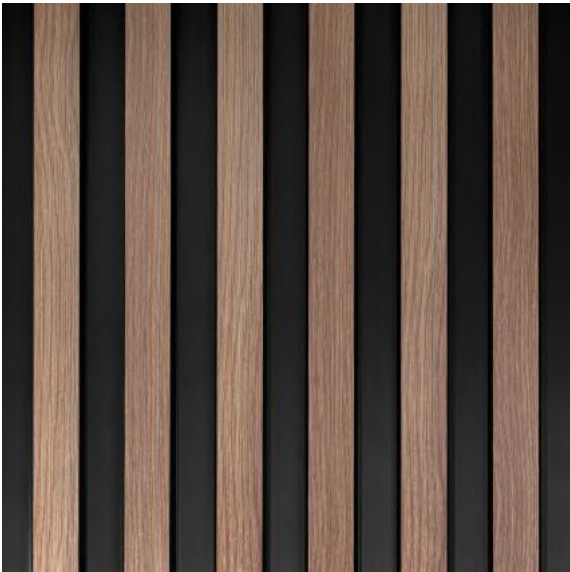

COLLECTION: **LARGO**
COLOUR: **EICHE GRAU**
WALL PANEL: **L0303T**
LEFT END PROFILE: **L0303LT**
RIGHT END PROFILE: **L0303RT**

LAMELLI

MARDOM
DECOR